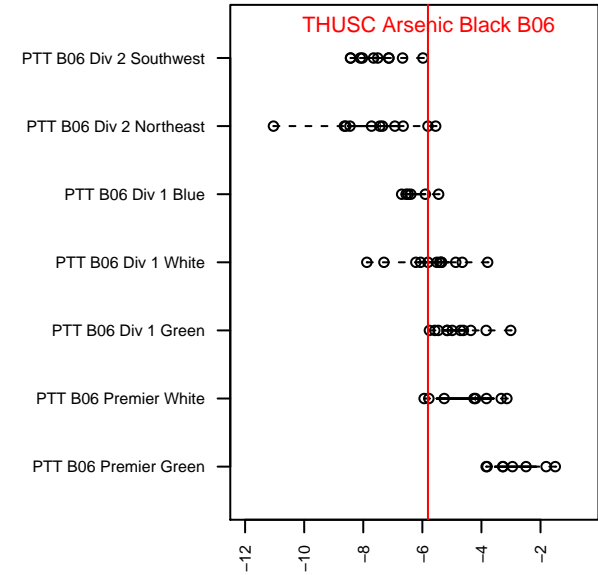

THUSC Arsenic Black B06

Tualatin Hills United SC
 Beaverton, OR
 B06 total strength=710
 attack=1.09 defense=0.49
 fall league = PTT B06 Div 1 White
 spr league = Spr OYS B06 Div 1 White

alt names used:
 THUSC Arsenic Black
 THUSC ARSENIC BLACK (OR)
 THUSC 06B United Arsenic Black
 THUSC 06B United Arsenic Black
 THUSC 06B United Arsenic Black

Venues played:
 2016 Clash At the Border Div 2 Gold/Silver/Bro
 2016 Oswego Nike Cup Silver U11
 2016 Mt Hood Challenge U11 Silver
 2016 PTT B06 Division 1 White
 2016 OYS Presidents Cup B06
 2016 Spr OYS B06 Division 1 White

**attack and defense variance (black dot)
relative to other teams
and top 10 in region**

**attack and defense rating
relative to others at age
and all opponents in last 13 months**

Performance relative to 13 month average