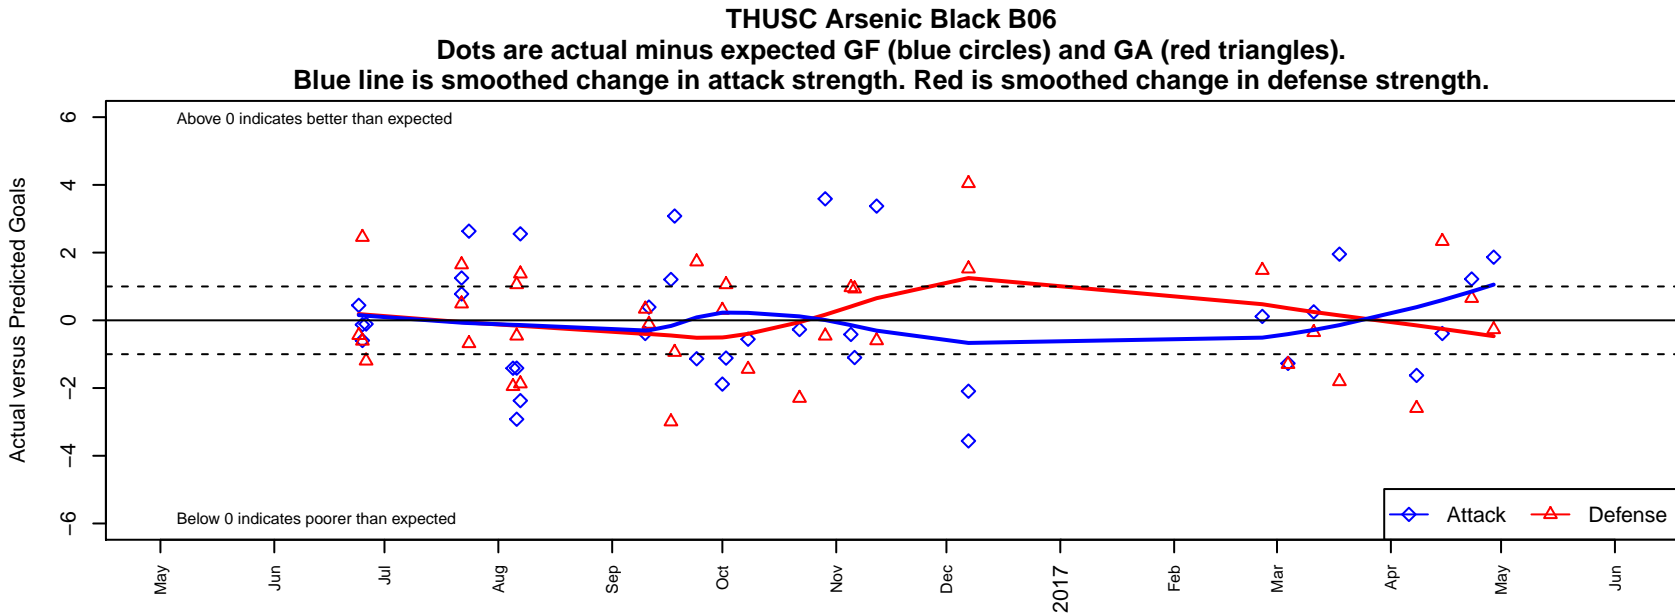

THUSC Arsenic Black B06

Tualatin Hills United SC
 Beaverton, OR
 B06 total strength=710
 attack=1.09 defense=0.49
 fall league = PTT B06 Div 1 White
 spr league = Spr OYS B06 Div 1 White

alt names used:
 THUSC Arsenic Black
 THUSC ARSENIC BLACK (OR)
 THUSC 06B United Arsenic Black
 THUSC 06B United Arsenic Black
 THUSC 06B United Arsenic Black

**attack and defense variance (black dot)
relative to other teams
and top 10 in region**

**attack and defense rating
relative to others at age
and all opponents in last 13 months**

Performance relative to 13 month average